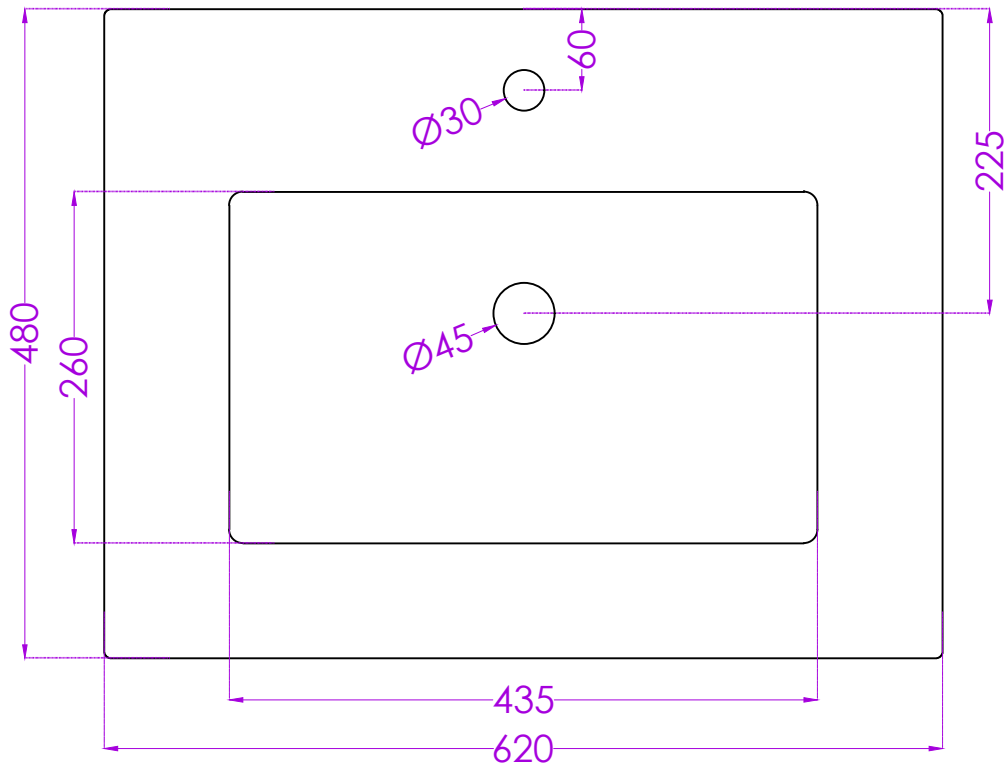

GRACE E5580

SLIM VANITY BASIN

JOHNSON

PLAN

FRONT